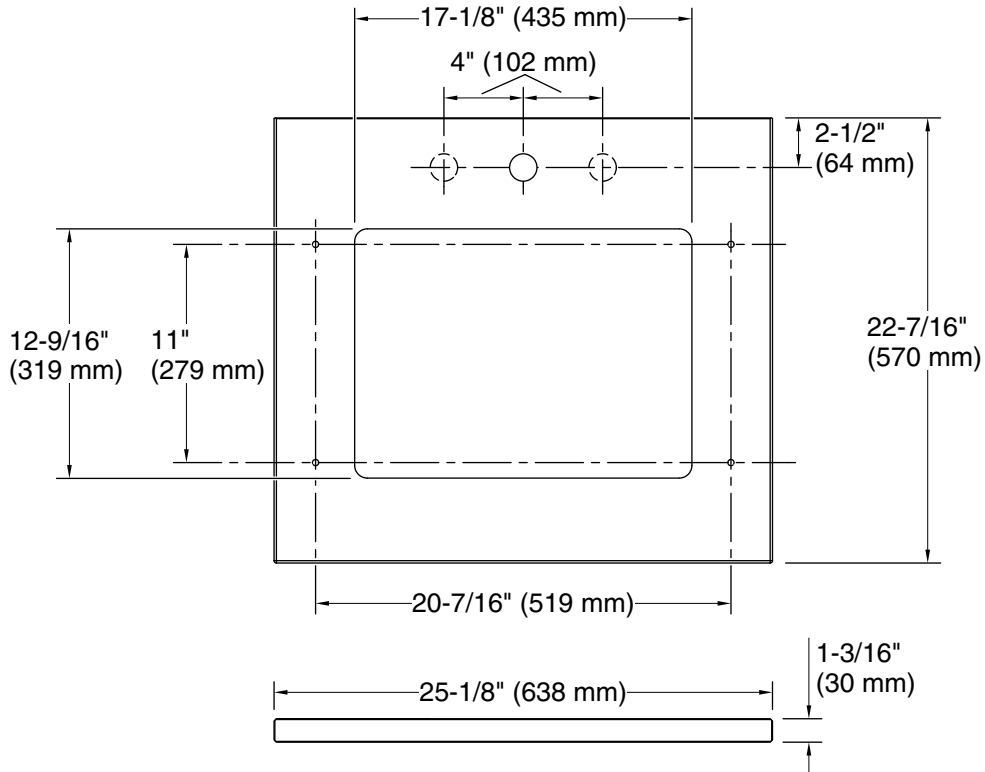

## Installation

- Vanity top
- Single faucet hole with pilot holes for optional 8" (203 mm) widespread faucet configuration

## Technical Information

All product dimensions are nominal.

Installation: Vanity top/ITB

Number of deck 1

holes: